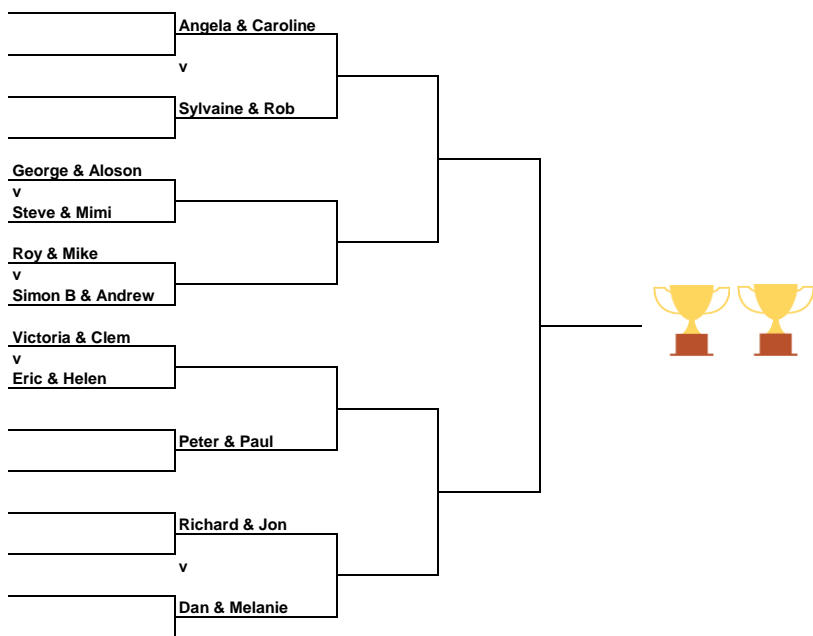

Mixed-up Doubles

by end of May   by end of June   by end of July   TBC

Entries

Open Singles

- Dan Pitts
- Victoria Goss
- Tom Smith
- Simon Warne
- Jon Skinner
- Rich Griffiths
- Eric Felton
- Steve Fowle
- Andrew Grahame
- George Paglieiro
- Roy Fincham

11

Mixed-up Doubles